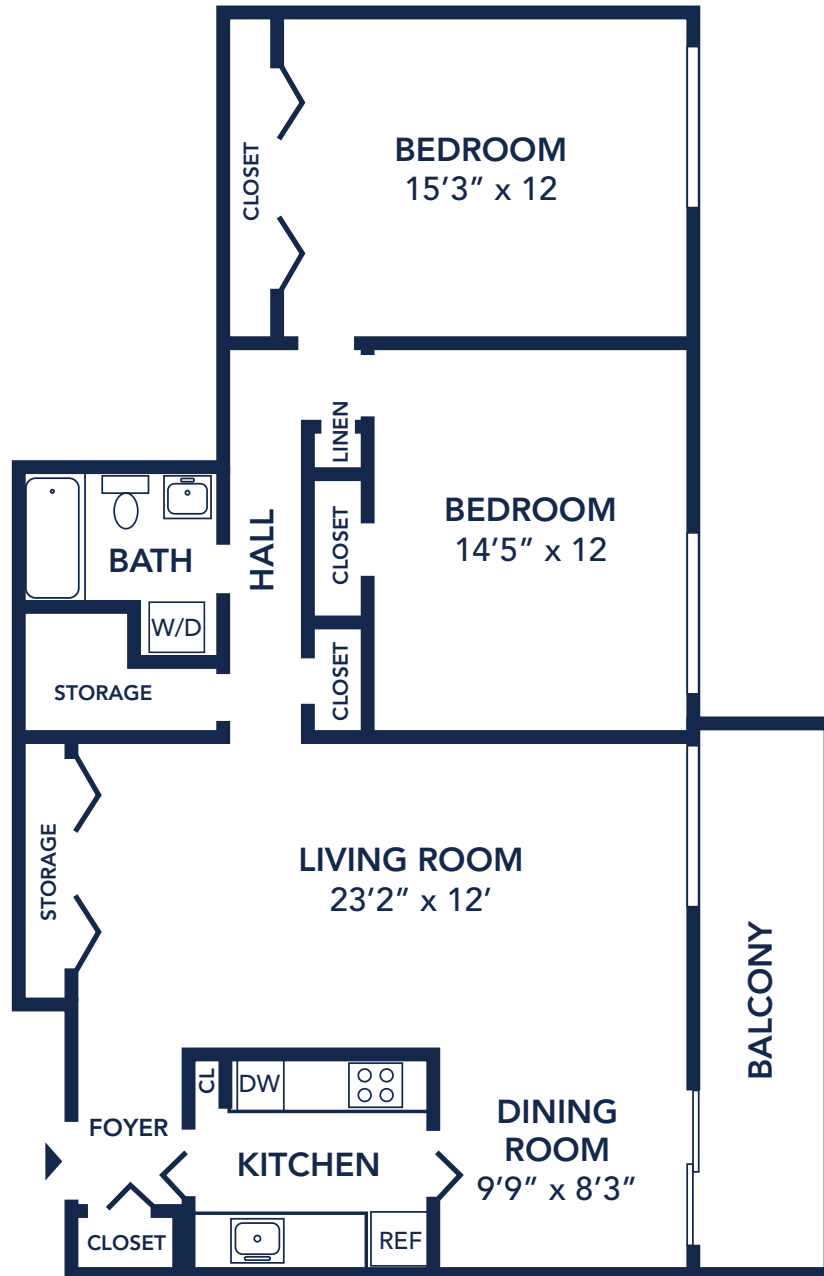

## Lafayette Plaza

2 Bedroom - 1 Bath - 980 Sq. Ft.

*2 Bedroom - 2 Bath Option is Available*

All dimensions subject to field variations.