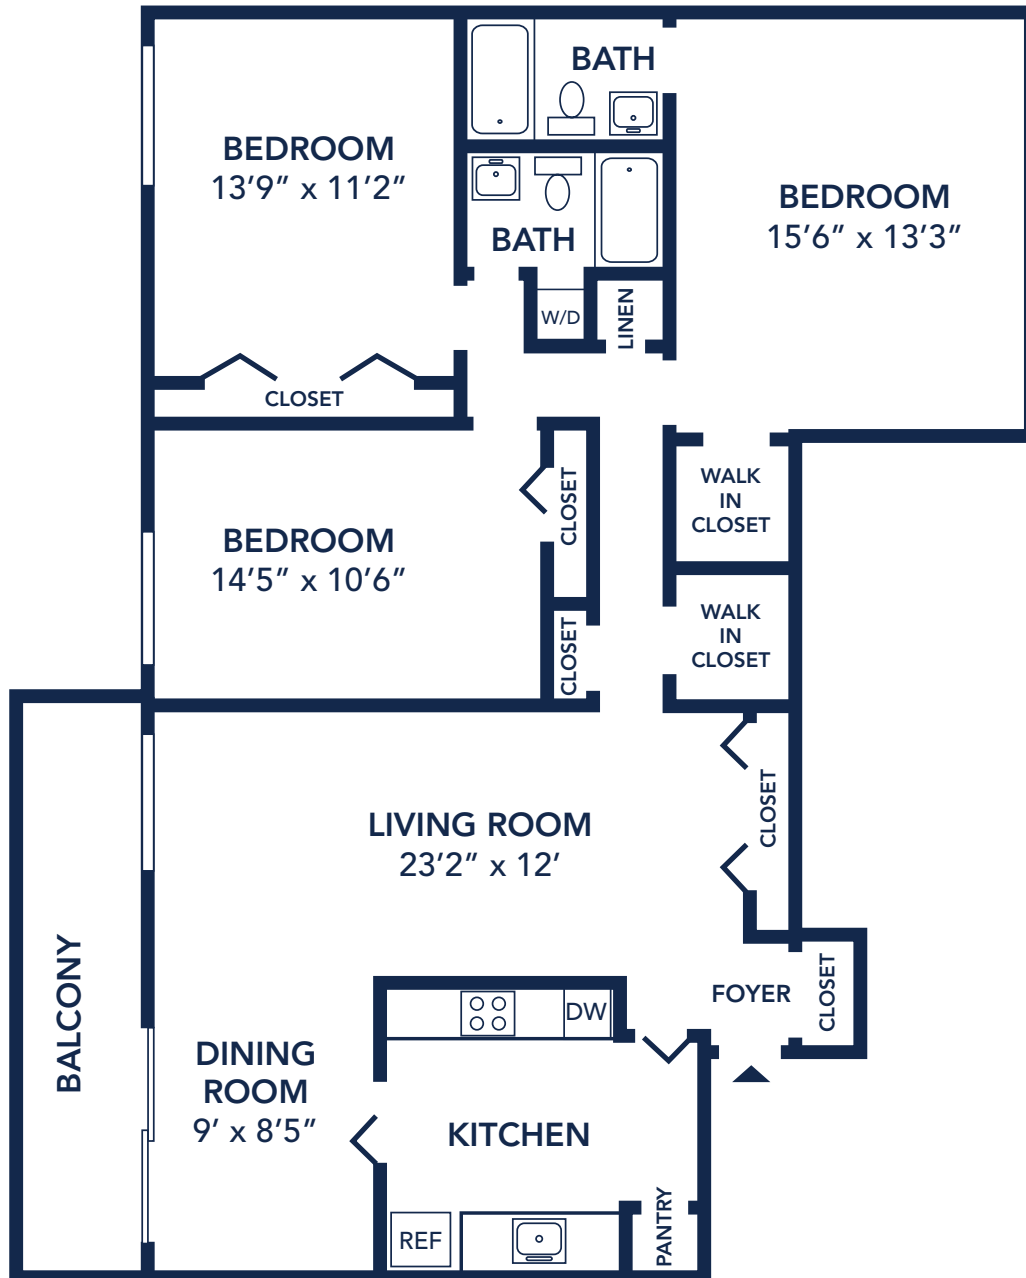

Lafayette Plaza

3 Bedroom - 2 Bath - 1,084 Sq. Ft.

All dimensions subject to field variations.