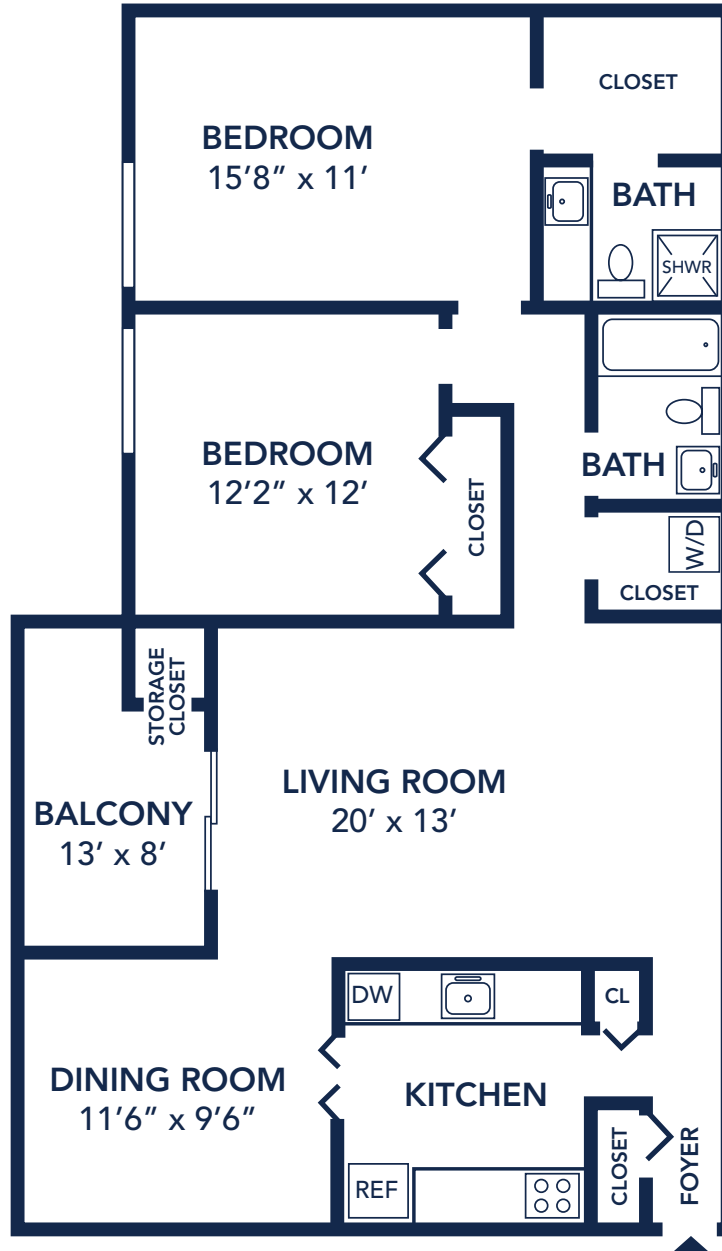

Village East

2 Bedroom - 2 Bath - 1,078 Sq. Ft.

All dimensions subject to field variations.