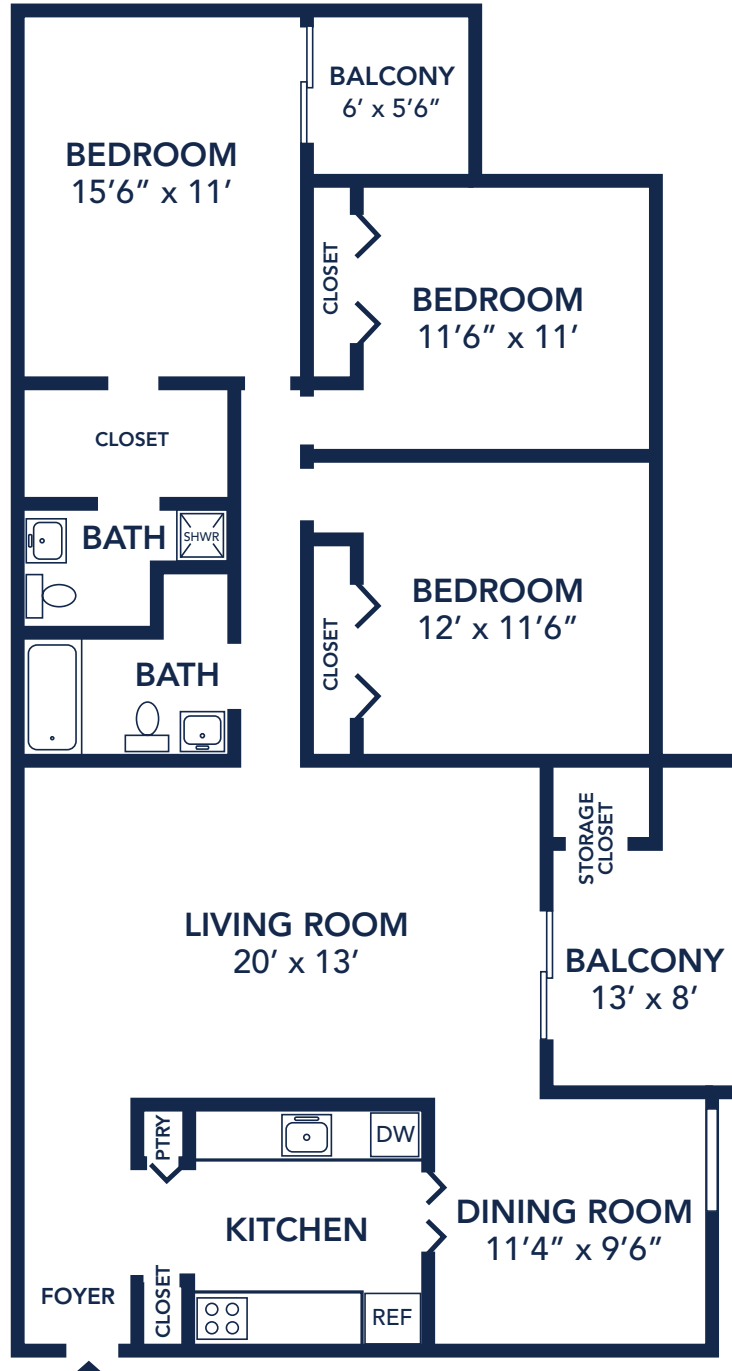

Village East

3 Bedroom - 2 Bath - 1,144 Sq. Ft.

All dimensions subject to field variations.