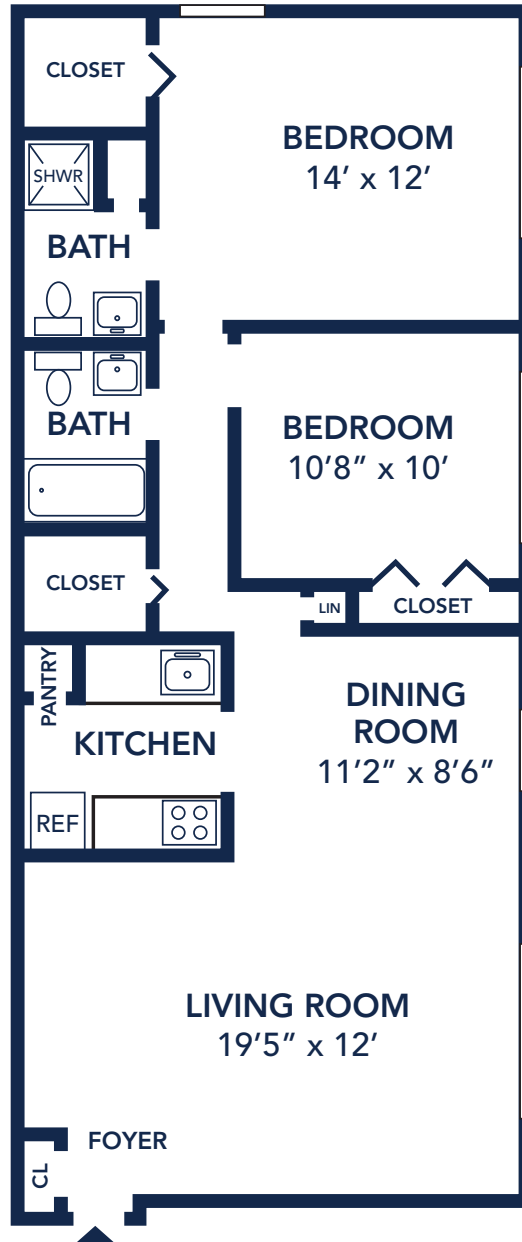

Yorkshire House

2 Bedroom - 2 Bath - 910 Sq. Ft.

All dimensions subject to field variations.