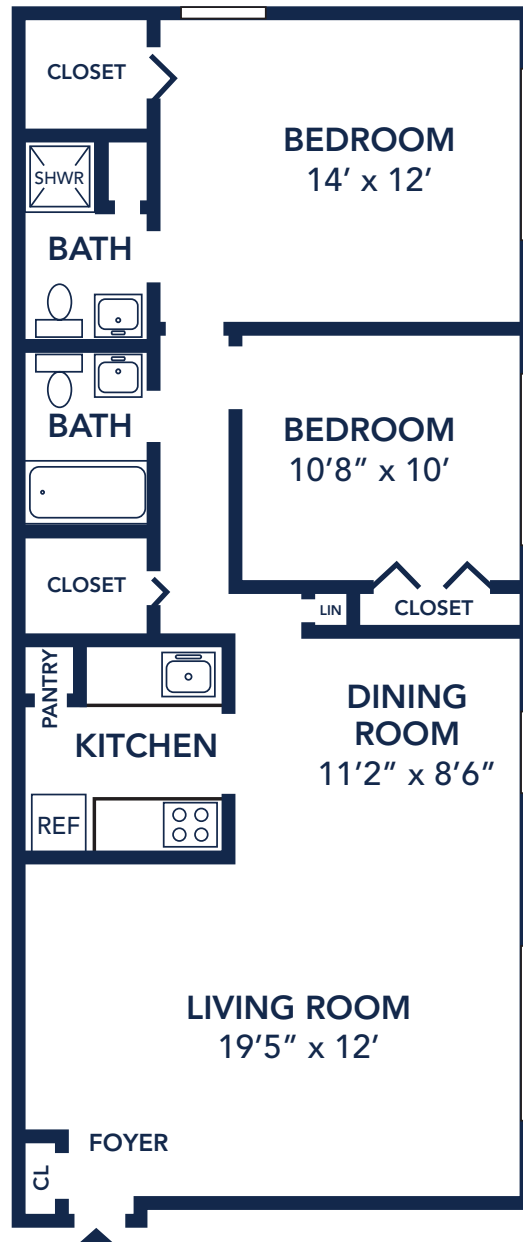

## Yorkshire House

2 Bedroom - 2 Bath - 910 Sq. Ft.

All dimensions subject to field variations.